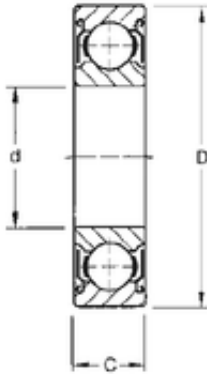

## BEARING CORP.OF AMERICA

65 mm x 120 mm x 23 mm CYSD 6213-ZZ deep groove ball bearings

Bearing No. 6213-ZZ

Size	65x120x23 mm
Bore Diameter	65 mm
Outer Diameter	120 mm
Width	23 mm
d	65 mm
D	120 mm
B	23 mm
C	23 mm
r min.	1,5 mm
Weight	0,98 Kg
Basic dynamic load rating (C)	57,2 kN
Basic static load rating (C0)	40 kN

6213-ZZ Bearing 2D drawings and 3D CAD models