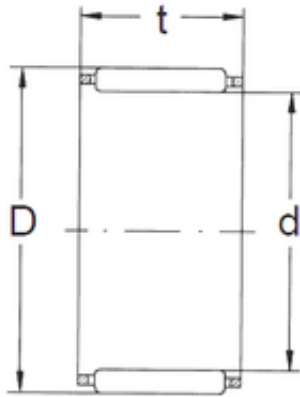

BEARING CORP.OF AMERICA

FBJ K50X58X25 needle roller bearings

Bearing No. K50X58X25

Size	50x58x25 mm
Bore Diameter	50 mm
Outer Diameter	58 mm
Width	25 mm
d	50 mm
D	58 mm
T	25 mm
Weight	0,081 Kg
Basic dynamic load rating (C)	48,5 kN
Basic static load rating (C0)	90 kN
(Grease) Lubrication Speed	5500 r/min

K50X58X25 Bearing 2D drawings and 3D CAD models