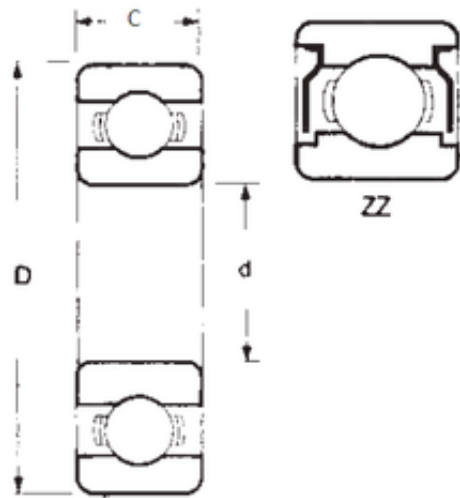

## BEARING CORP.OF AMERICA

20 mm x 72 mm x 19 mm FBJ 6404ZZ deep groove ball bearings

Bearing No. 6404ZZ

Size	20x72x19 mm
Bore Diameter	20 mm
Outer Diameter	72 mm
Width	19 mm
d	20 mm
D	72 mm
B	19 mm
C	19 mm
Weight	0,399 Kg
Basic dynamic load rating (C)	0,031 kN
Basic static load rating (C0)	0,0152 kN

6404ZZ Bearing 2D drawings and 3D CAD models