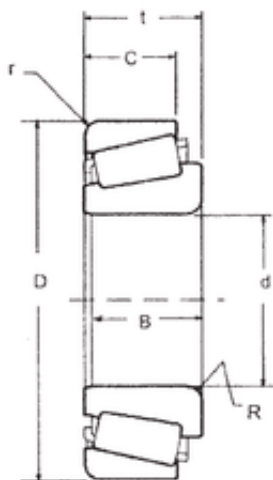

# BEARING CORP.OF AMERICA

100 mm x 155 mm x 35 mm FBJ  
JM720249/JM720210 tapered roller bearings

Bearing No. JM720249/JM720210

Size	100x155x36 mm
Bore Diameter	100 mm
Outer Diameter	155 mm
Width	36 mm
d	100 mm
D	155 mm
T	36 mm
B	35 mm
C	28 mm
Weight	2,4 Kg
Basic dynamic load rating (C)	192 kN
Basic static load rating (C0)	31 kN
(Grease) Lubrication Speed	2200 r/min

JM720249/JM720210 Bearing 2D drawings and 3D CAD models