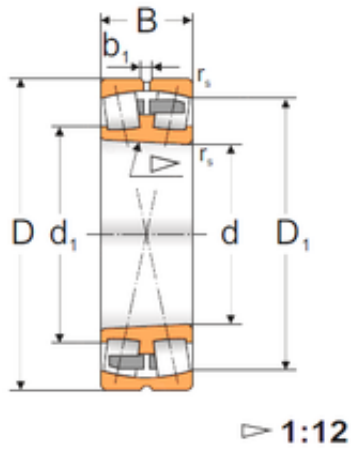

BEARING CORP.OF AMERICA

50 mm x 110 mm x 40 mm FBJ 22310K spherical roller bearings

Bearing No. 22310K

Size	50x110x40 mm
Bore Diameter	50 mm
Outer Diameter	110 mm
Width	40 mm
d	50 mm
D	110 mm
B	40 mm
C	40 mm
Weight	1,827 Kg
Basic dynamic load rating (C)	140,8 kN
Basic static load rating (C0)	170 kN
(Grease) Lubrication Speed	3400 r/min

22310K Bearing 2D drawings and 3D CAD models