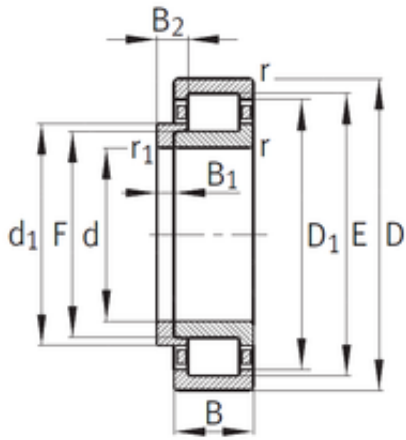

BEARING CORP.OF AMERICA

40 mm x 80 mm x 23 mm CYSD
 NJ2208+HJ2208 cylindrical roller bearings

Bearing No. NJ2208+HJ2208

Size	40x80x23 mm
Bore Diameter	40 mm
Outer Diameter	80 mm
Width	23 mm
d	40 mm
D	80 mm
B	23 mm
C	23 mm
Weight	0,53 Kg
Basic dynamic load rating (C)	57,8 kN
Basic static load rating (C0)	52 kN
(Grease) Lubrication Speed	7000 r/min

NJ2208+HJ2208 Bearing 2D drawings and 3D CAD models