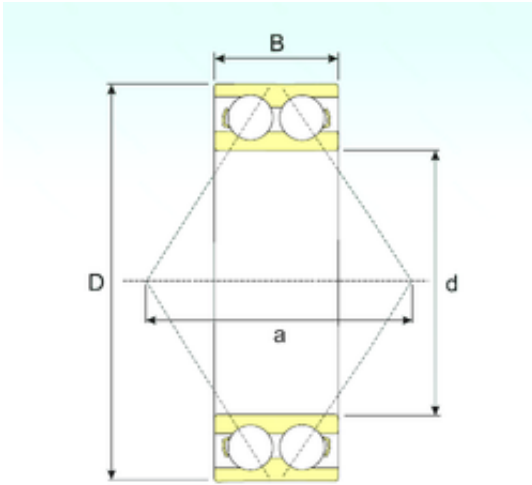

## BEARING CORP.OF AMERICA

55 mm x 100 mm x 33,3 mm CYSD 5211  
angular contact ball bearings

Bearing No. 5211

Size	55x100x33.3 mm
Bore Diameter	55 mm
Outer Diameter	100 mm
Width	33,3 mm
d	55 mm
D	100 mm
B	33,3 mm
C	33,3 mm
r min.	1,5 mm
Weight	0,96 Kg
Basic dynamic load rating (C)	65,9 kN
Basic static load rating (C0)	55,2 kN
(Grease) Lubrication Speed	3800 r/min

5211 Bearing 2D drawings and 3D CAD models