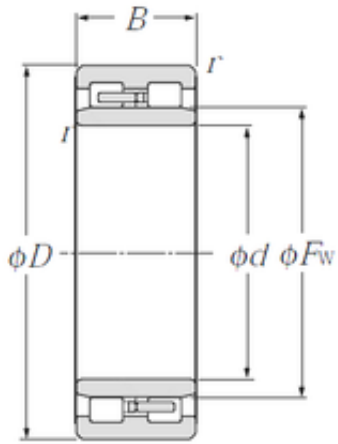

# BEARING CORP.OF AMERICA

200 mm x 280 mm x 80 mm CYSD  
 NNU4940/W33 cylindrical roller bearings

Bearing No. NNU4940/W33

Size	200x280x80 mm
Bore Diameter	200 mm
Outer Diameter	280 mm
Width	80 mm
d	200 mm
Fw	225 mm
D	280 mm
B	80 mm
C	80 mm
Weight	15 Kg
Basic dynamic load rating (C)	988 kN
Dynamic load rating radial (C)	988 kN
(Grease) Lubrication Speed	1900 r/min

NNU4940/W33 Bearing 2D drawings and 3D CAD models