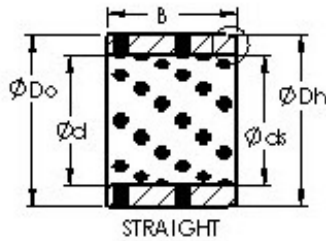

BEARING CORP.OF AMERICA

AST AST650 607450 plain bearings

Bearing No. AST650 607450

Bore Diameter	60 mm
Outer Diameter	74 mm
Bearing Type	straight
Shaft Dia., Nominal (d)	60.0000
Housing Bore Dia. (Dh) - 74 +0.030 / -0	74 +0.030 / 0
Bearing Outside Diameter, Nominal(Do)	74.000
Bearing Outside Diameter Tolerance (Do tol.)	74 +0.030 / +0.011
Bearing Bore after Mounting (di)	60 +0.080 / +0.030
Bearing Length, Nominal (B)	50.000
Bearing Length Tolerance (B tol.) - -0.10 / -0.30	0.10 / 0.30
OD Chamfer Length (Co)	2.000
ID Chamfer Angle (B deg.)	15
ID Chamfer Length (Ci)	1.200
Material	Cast bronze with solid lubricant inserts.