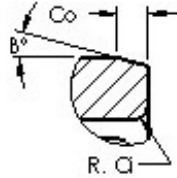

BEARING CORP.OF AMERICA

AST AST650 607450 plain bearings

Bearing No. AST650 607450

Bore Diameter	60 mm
Outer Diameter	74 mm
Bearing Type	straight
Shaft Dia., Nominal (d)	60.0000
Housing Bore Dia. (Dh) - 74 +0.030 / -0	74 +0.030 / 0
Bearing Outside Diameter, Nominal(Do)	74.000
Bearing Outside Diameter Tolerance (Do tol.)	74 +0.030 / +0.011
Bearing Bore after Mounting (di)	60 +0.080 / +0.030
Bearing Length, Nominal (B)	50.000
Bearing Length Tolerance (B tol.) - -0.10 / -0.30	0.10 / 0.30
OD Chamfer Length (Co)	2.000
ID Chamfer Angle (B deg.)	15
ID Chamfer Length (Ci)	1.200
Material	Cast bronze with solid lubricant inserts.