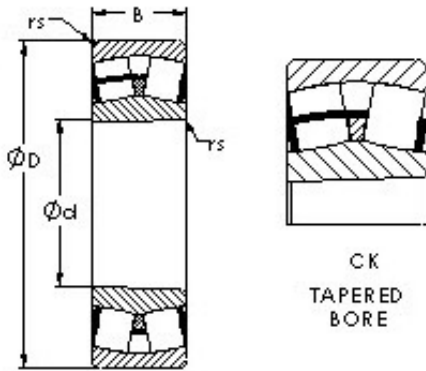

BEARING CORP.OF AMERICA

AST 22236CK spherical roller bearings

Bearing No. 22236CK

Size	180x320x86 mm
Bore Diameter	180 mm
Outer Diameter	320 mm
Width	86 mm
Bearing Type	tapered bore
Bore Dia (d)	180.0000
Outer Dia (D)	320.0000
Width (B)	86.0000
Radius (min) (rs)	4.000
Dynamic Load Rating (Cr)	1,210,000
Static Load Rating (Cor)	1,870,000
Max Speed (Grease) (X000 RPM)	1
Max Speed (Oil) (X1000 RPM)	2
Weight (g)	32,580.00
Material	52100 Chrome steel, or equivalent

22236CK Bearing 2D drawings and 3D CAD models