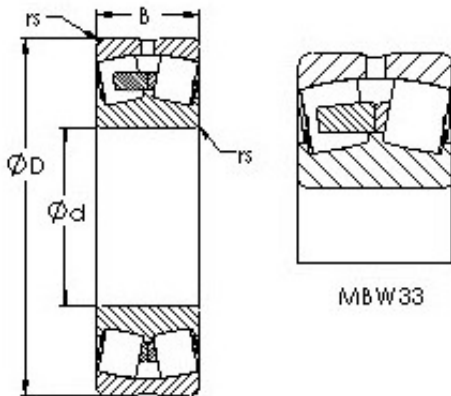

## AST 23960MBW33 spherical roller bearings

Bearing No. 23960MBW33

Size	300x420x90 mm
Bore Diameter	300 mm
Outer Diameter	420 mm
Width	90 mm
Bearing Type	straight bore, lube groove and holes
Bore Dia (d)	300.0000
Outer Dia (D)	420.0000
Width (B)	90.0000
Radius (min) (rs)	3.000
Dynamic Load Rating (Cr)	1,263,000
Static Load Rating (Cor)	2,495,000
Max Speed (Grease) (X000 RPM)	1
Max Speed (Oil) (X000 RPM)	1
Weight (g)	39,230.00
Material	52100 Chrome steel, or equivalent

23960MBW33 Bearing 2D drawings and 3D CAD models